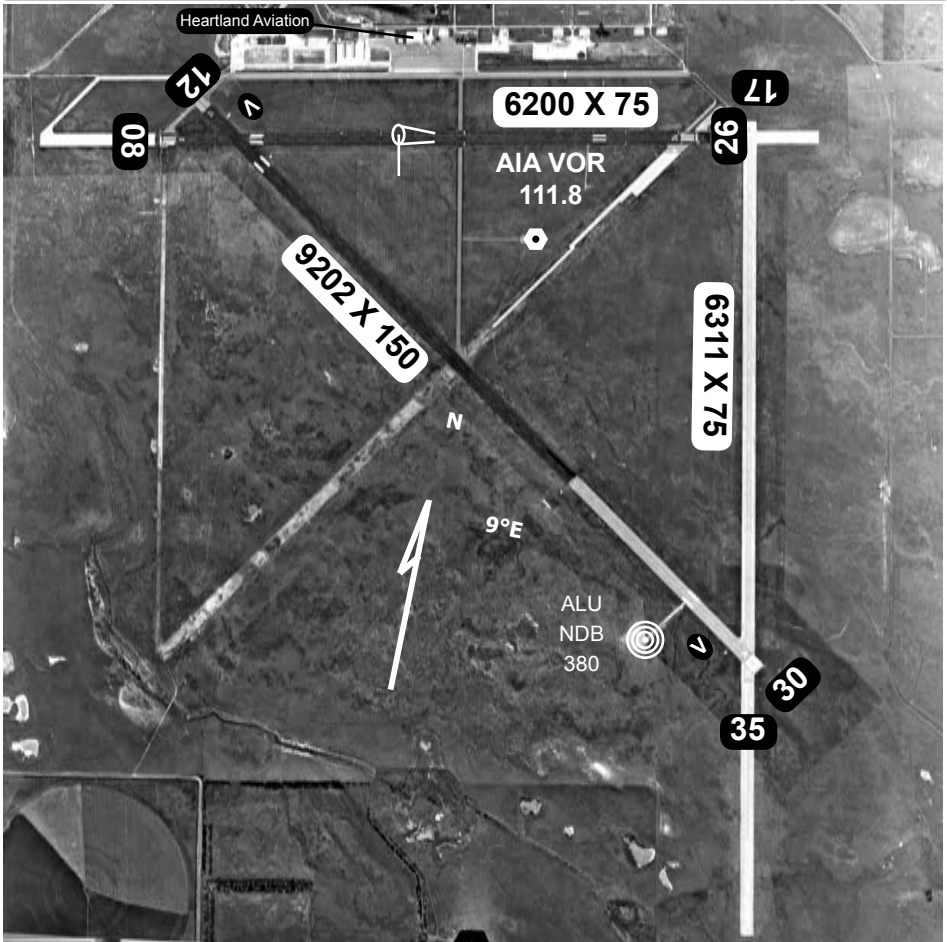

# Alliance (AIA)

Elevation 3931'

ASOS 135.075 (308-762-1221)	Denver Center 127.95	Columbus Radio 122.3	CTAF 123.0 <b>L</b>
--------------------------------	-------------------------	-------------------------	------------------------

Runways	Surface	Traffic Pattern	Runway Lights
12 / 30	Asph	1000-LH / 1000-LH	MIRL <b>L</b> 123.0
08 / 26	Asph	1000-LH / 1000-LH	MIRL <b>L</b> 123.0
17 / 35	Asph	1000-LH / 1000-LH	None
<b>Airport Manager</b>	Richard Cayer		308-762-5400
<b>FBO</b>	Heartland Aviation		308-762-5311
<b>Fuel</b>	100LL & Jet A	<b>Hours</b>	Continuously

Alliance Municipal Airport

N42°03.19' W102°48.23'