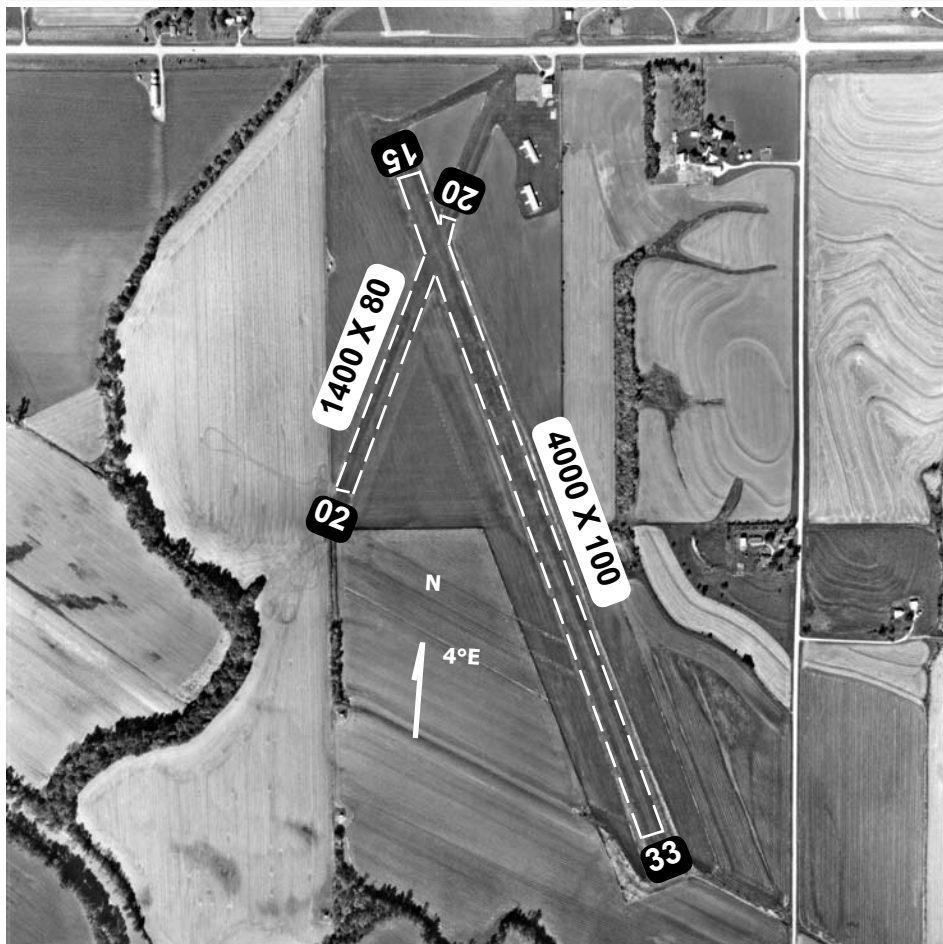

Auburn (K01)

Elevation 932'

AWOS/ASOS		CTAF
None		122.9 L

Runway	Surface	Traffic Pattern	Runway Lights
15 / 33	Turf	1000-LH / 1000-LH	MIRL L 122.9
02 / 20	Turf	1000-LH / 1000-LH	None
Airport Manager	Kent Dorste		402-274-5317
FBO	None		
Fuel	100 LL	402-274-5317	Hours Unattended

Farington Field

N40°23.25' W95°47.35'