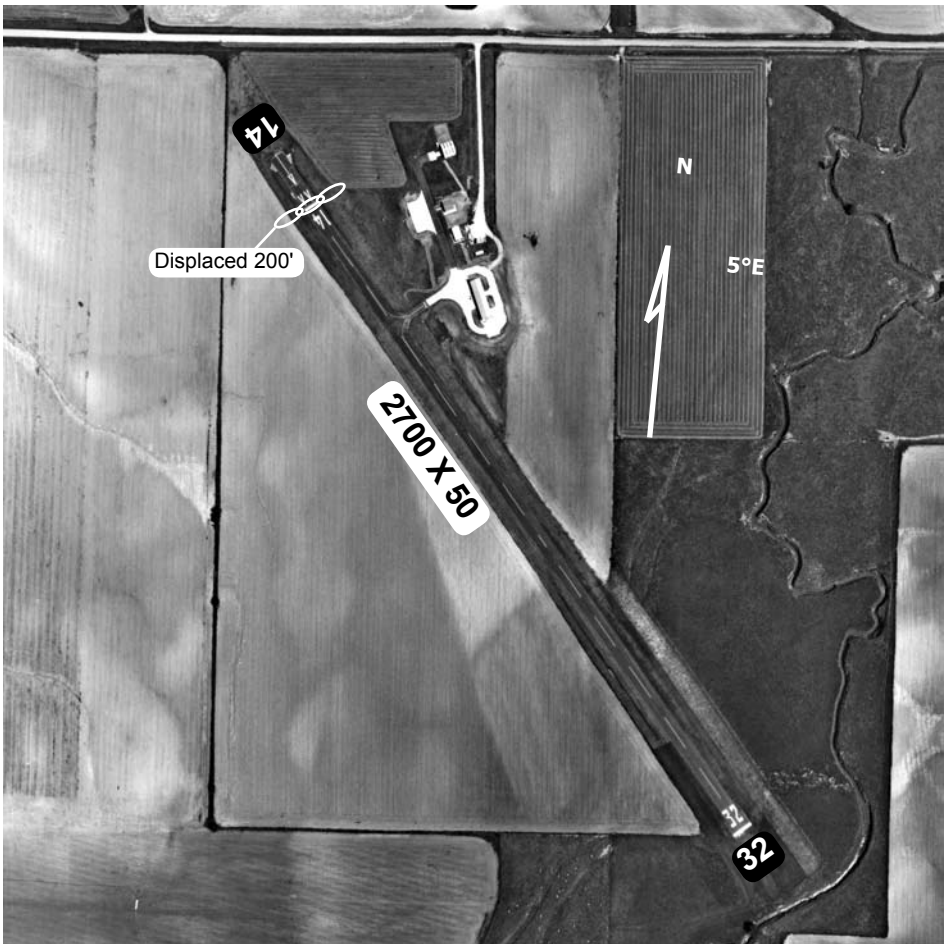

Bloomfield (84Y)

Elevation 1673'

AWOS/ASOS		CTAF
None		122.9 L

Rwy 14 Ldg 2500'

Runway	Surface	Traffic Pattern	Runway Lights
14 / 32	Asphalt	1000-LH / 1000-LH	LIRL L 122.9
Airport Manager	Steve Barney		402-373-2452
FBO	Bloomfield Ag & Aerial Service		402-373-2452
Fuel	None	Hours	0800 - 1700 Mon - Fri

Bloomfield Municipal Airport

N42°34.78' W97°40.42'