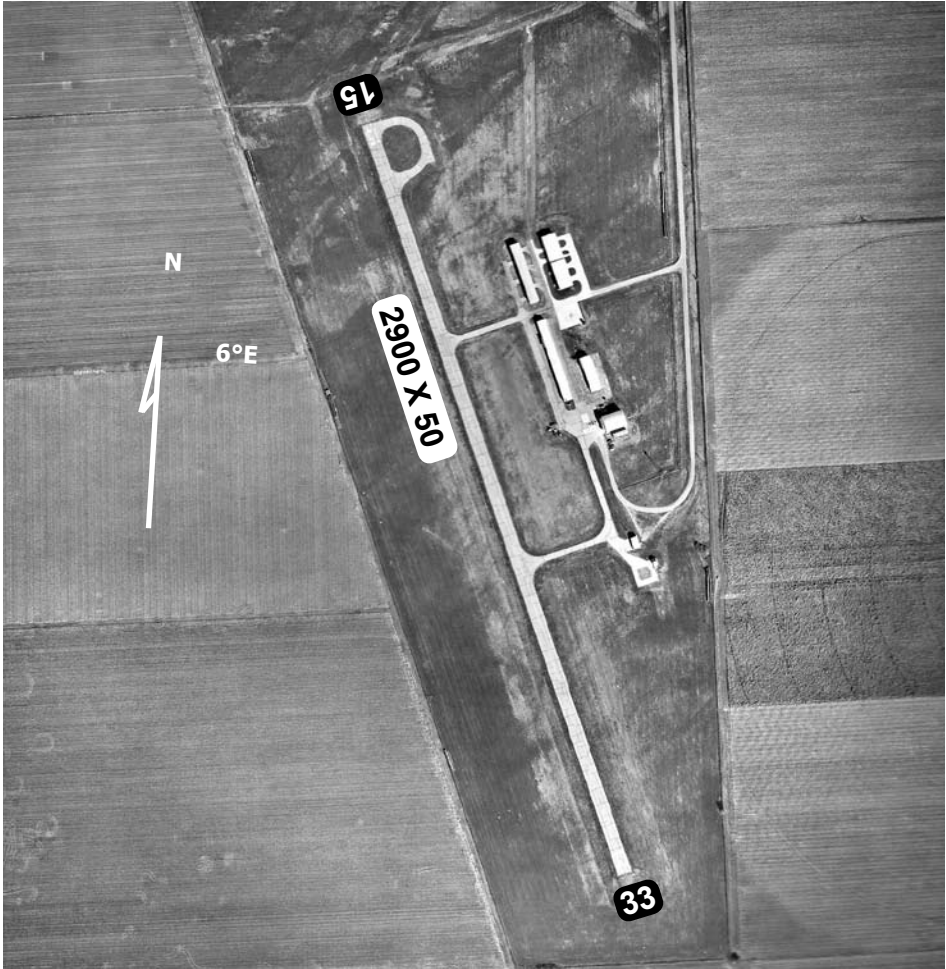

Central City (07K)

Elevation 1715'

AWOS/ASOS		CTAF
None		122.9 L

Runway	Surface	Traffic Pattern	Runway Lights
15 / 33	Asphalt	1000-LH / 1000-LH	MIRL L 122.9
Airport Manager	Don Shorney		308-946-3450
FBO	Central Nebraska Aeromotive Inc.		308-946-3450
Fuel	100 LL	Hours	0730 - Dusk

**Central City Municipal
Larry Reineke Field**

N 41°07.00' W 98°03.02'