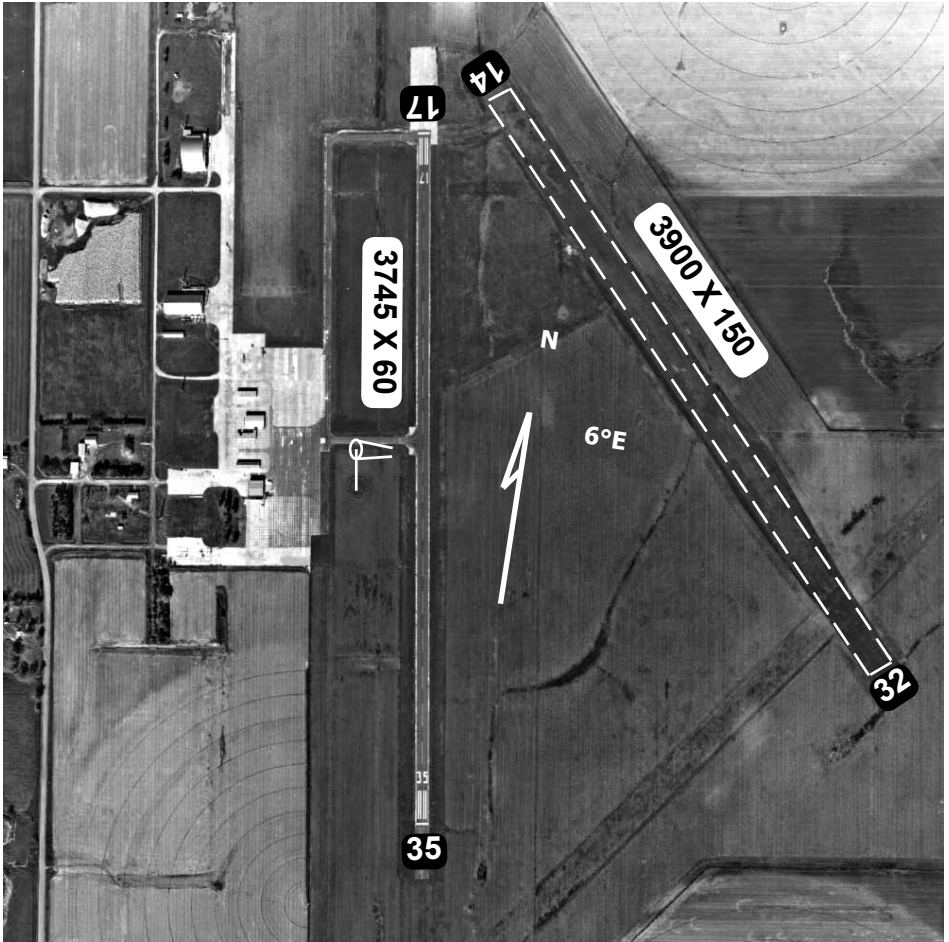

Harvard (08K)

Elevation 1815'

AWOS/ASOS	Minneapolis Center	CTAF
None	119.4	122.9 L

Runway	Surface	Traffic Pattern	Runway Lights
17 / 35	Asphalt	1000-LH / 1000-LH	MIRL L 122.9
14 / 32	Turf	1000-LH / 1000-LH	None
Airport Manager	John Johnston		402-772-3291
FBO	None		
Fuel	100 LL	Hours	0800 - 1700 Mon - Fri Oct - Mar 0700 - 1800 Mon - Thur Apr - Sep

Harvard State Airfield

N 40°39.08' W 98°04.79'